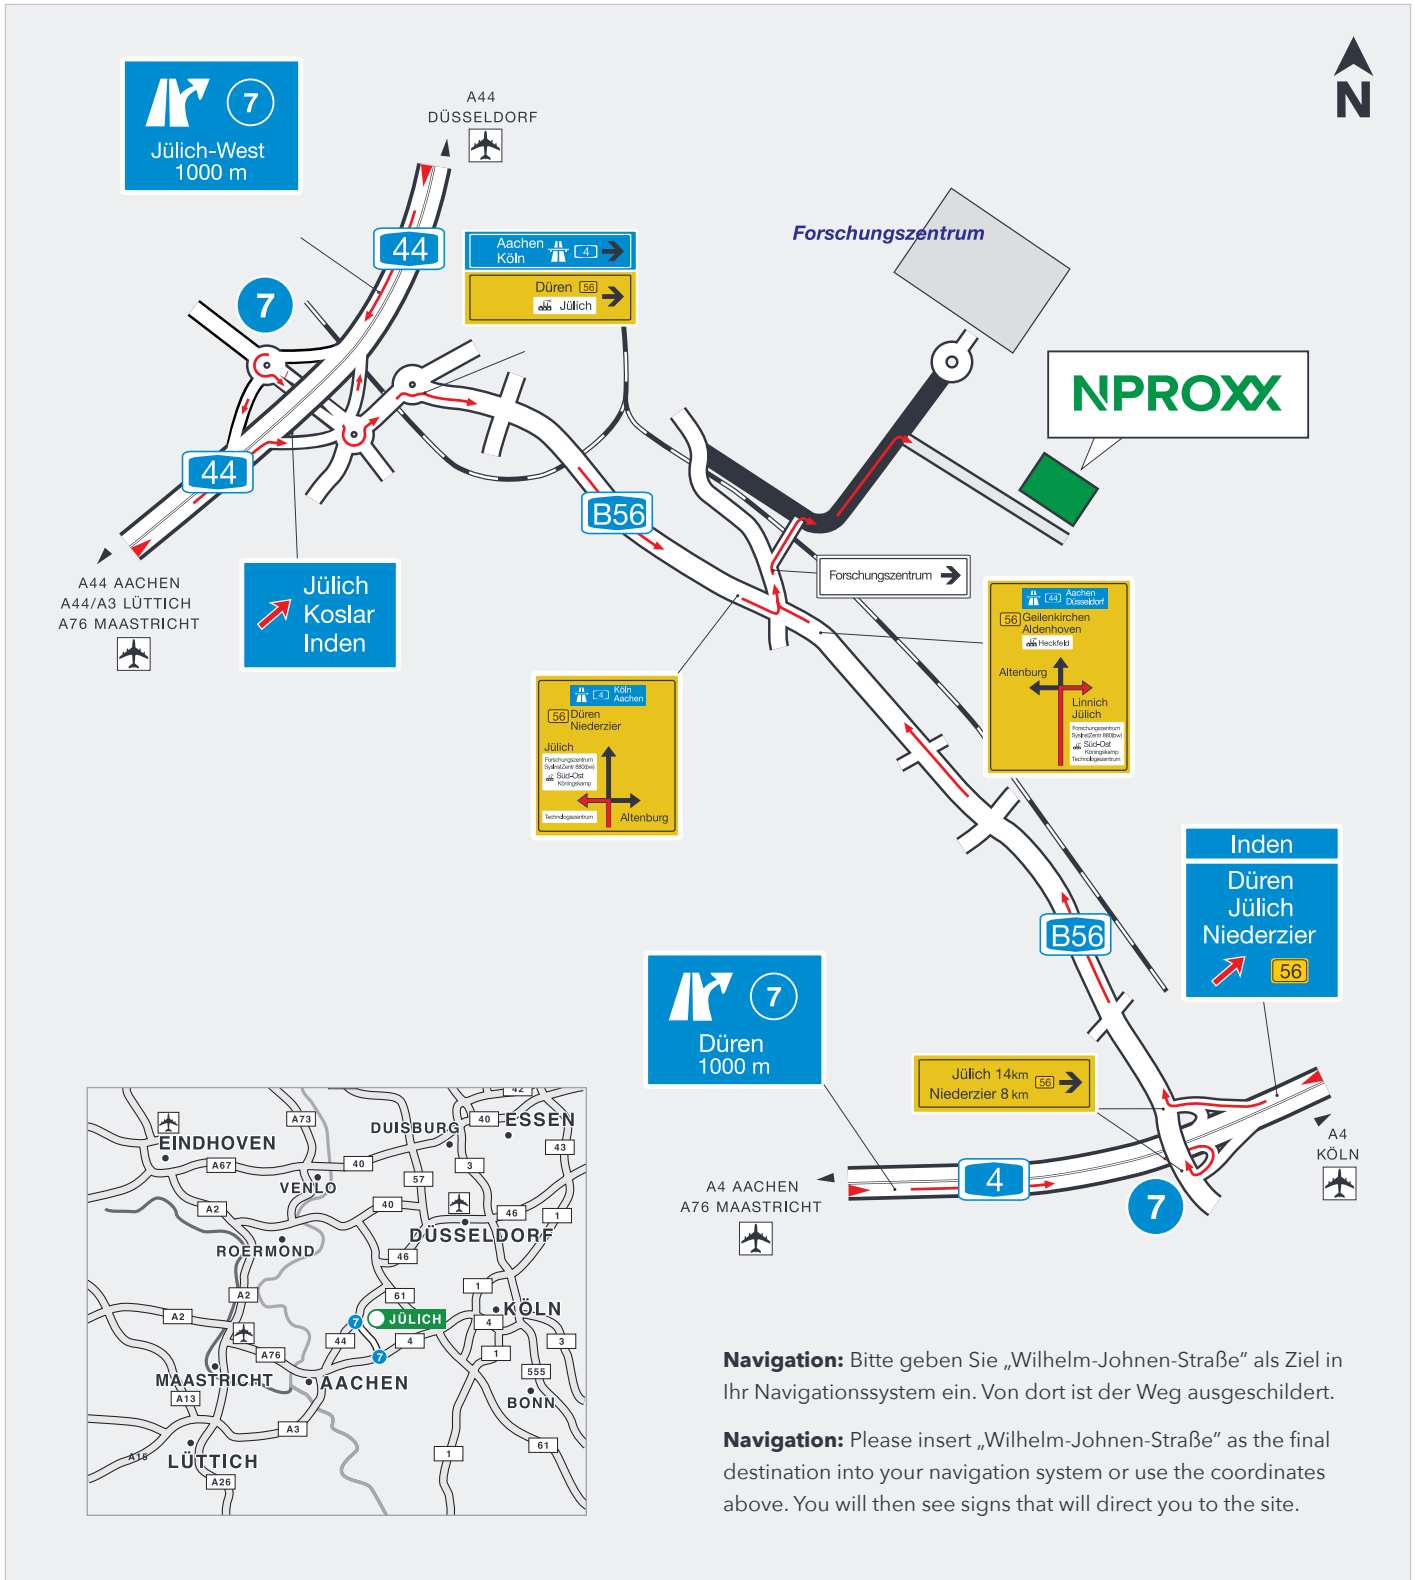

Latitude: 50°53'57.2"N

Longitude: 6°24'25.3"E

or insert: „Wilhelm-Johnen-Straße“ in Jülich as destination

Navigation: Bitte geben Sie „Wilhelm-Johnen-Straße“ als Ziel in Ihr Navigationssystem ein. Von dort ist der Weg ausgeschildert.

Navigation: Please insert „Wilhelm-Johnen-Straße“ as the final destination into your navigation system or use the coordinates above. You will then see signs that will direct you to the site.

Arrival - Köln/Bonn

Exit the Airport onto the A559, towards Köln. Follow signs for Aachen onto the A4. Follow signs for Aachen on the A4. Take exit 7 Jülich and follow map above.

Arrival - Düsseldorf

Exit the Airport onto the A44, towards Mönchengladbach. Follow signs for Neuss onto the A57. Follow signs for Aachen onto the A46 and then the A44. Take exit 7 Jülich and follow map above.